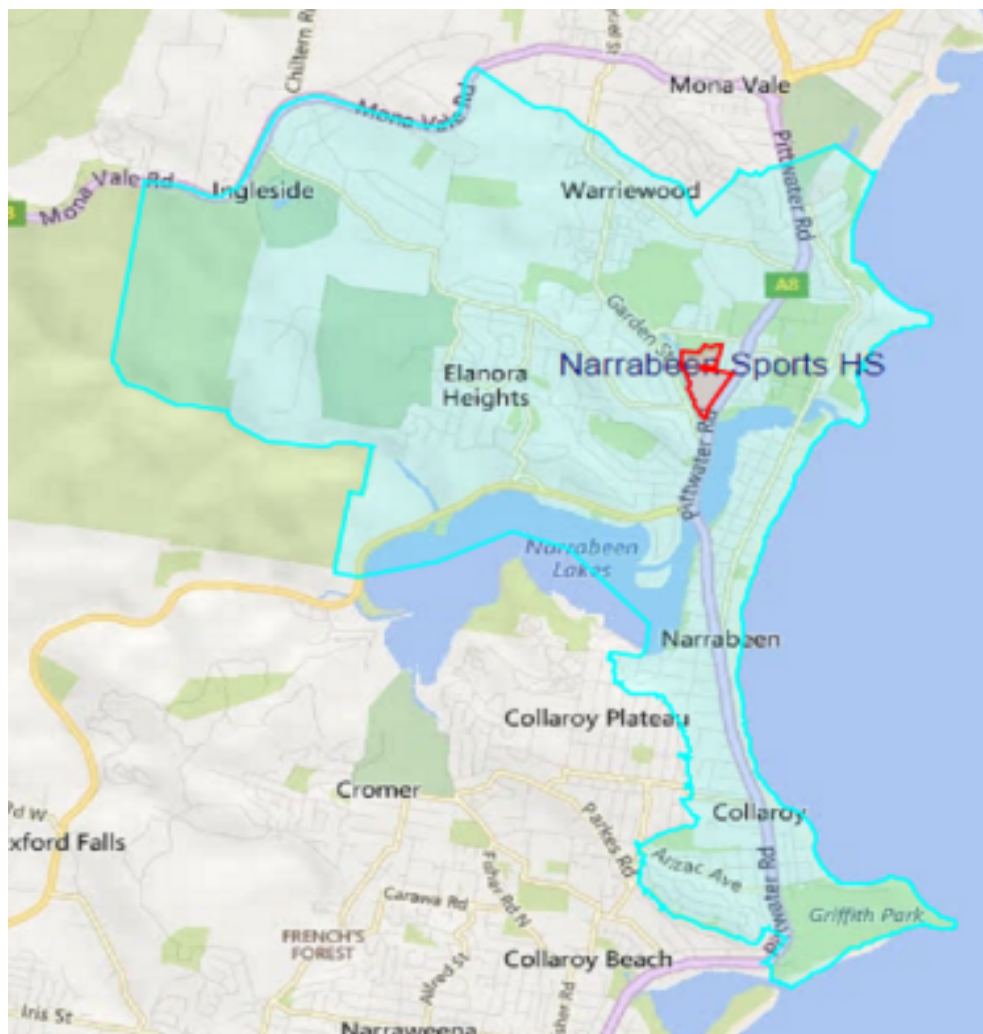

Sports Academy Frequently Asked Questions

How do I know if my child is an IN AREA or OUT OF AREA student for Narrabeen Sports High School?

The easiest way to tell if your child is IN AREA or OUT OF AREA is to check the map below or check with your local primary school. If your primary residential address falls within the blue outlined area you are a local Narrabeen Sports High student and will be accepted into the school. This map is a basic guide and certain streets and even the house next door can fall in an out of area location. <https://schoolfinder.education.nsw.gov.au/>

If you are an out of area student your primary residential address falls outside the blue outlined area and you will have to trial for one of the 9 Sports Academy Programs.

What does it mean if my child is 'OUT OF AREA'?